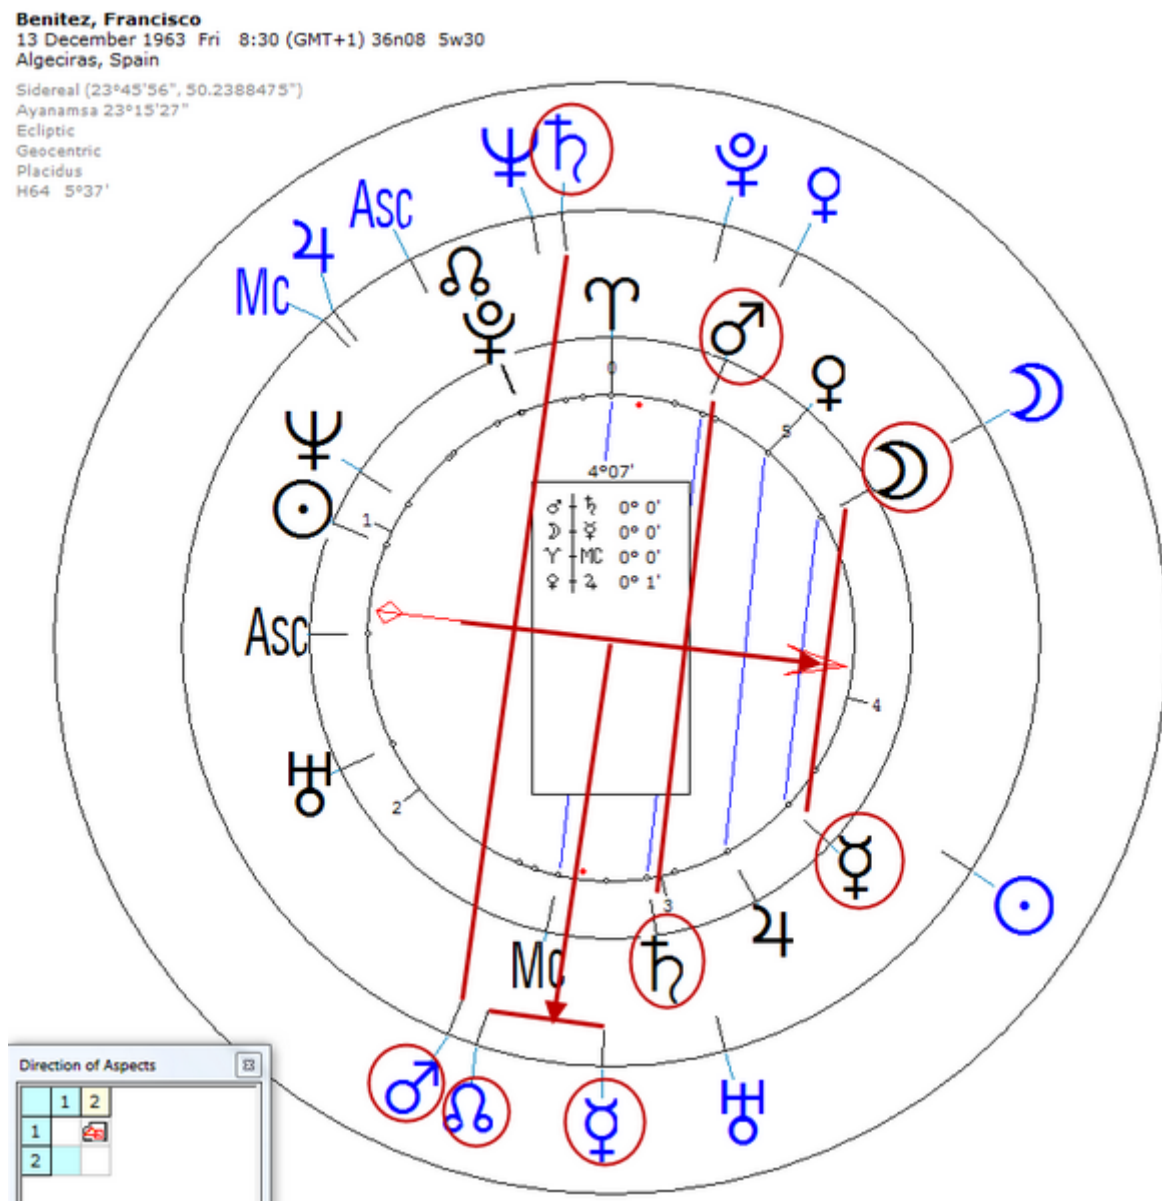

Benitez, Francisco

13 December 1963 at 08:30 (= 08:30 AM)Algeciras, Spain, 36n08, 5w30
French military.

<https://www.astro.com/astro-databank/Benitez,_Francisco>

Death by Suicide 5 August 2013 in Perpignan, France

Progressed Lunar Return (Harmonic 64)

Lunar $\sigma/\hbar = \text{Lunar } \wp/\delta = \sigma_n/\hbar_n = \text{D}_n/\wp_n$

He has in Natal : $\sigma_n/\hbar_n = \text{D}_n/\wp_n$